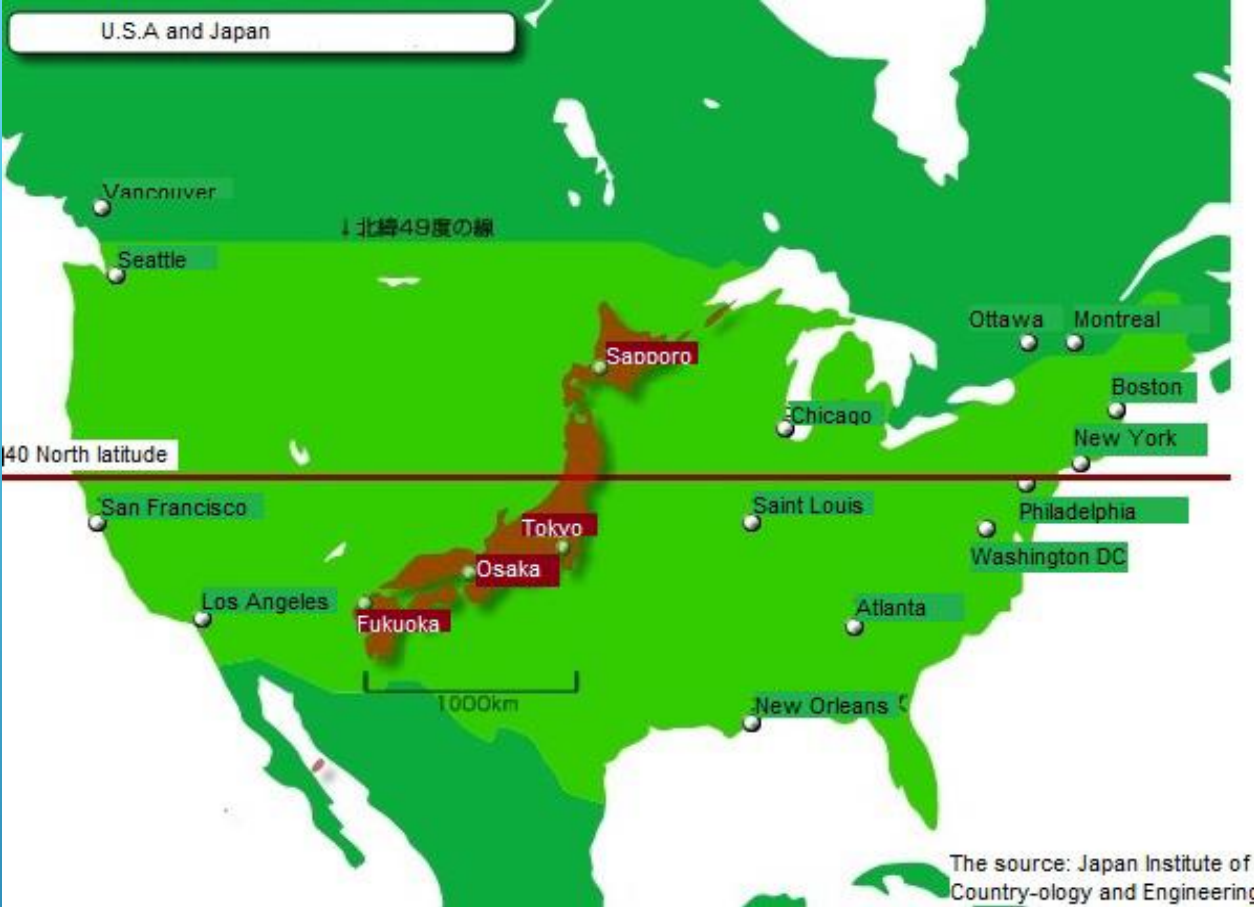

BASIC DATA of JAPAN

Basic Fact of JAPAN

Japan spans an archipelago of 6852 islands ; the five main islands are Hokkaido, Honshu, Shikoku, Kyushu, and Okinawa.

Items			units
Land Area		378	K Km2
Total Population		126.5	M persons
Population Density		334.7	Per./km
GDP		4972	M \$
Rate of GDP	Primary	1.2	%
	Secondary	26.7	%
	Tertiary	72.1	%
GDP per capita		39304	\$
Family budget	Income	5321	\$/month
	Expenditure	3003	\$/month
Life expectancy at birth		84.1	years
Total Fertility Rate		1.43	persons
University students	Female	57.7	%
	Male	51.8	%
Crime arrest rate		36	%

National Area in the World

Japan's Land area, 378 K Km² is 60th place in the world.

Comparison North America and Europe

North America	24705
U.S.A	9834
Canada	9985
Mexico	1964
Japan	378

Europe	2305		
France	552	Norway	324
Spain	506	Poland	313
Sweden	439	Italy	302
Germany	357	UK	243
Finland	337	Japan	378

Comparison Japan and World

Items	Japan		Major countries in the World						units
	Value	rank	Country	value	rank	country	value	rank	
Population	126.5	10	China	1395.4	1	U.S.A	327.4	3	Million
Population Density	334.7	25	Macau	23652	1	Singapore	8090	2	P/Km2
Forest rate	68.5	17	Suriname	98.3	1	Finland	73.1	10	%
GDP	4972	3	U.S.A	19391	1	China	13368	2	M \$
GDP per capita	39304	26	Luxembourg	105803	1	U.S.A	62869	8	\$
Life expectancy years	84.1	2	Hong Kong	84.7	1	U.S.A	78.5	39	years
Total Fertility Rate	1.43	19	Korea	1.05	1	Puerto Rico	1.1	2	person