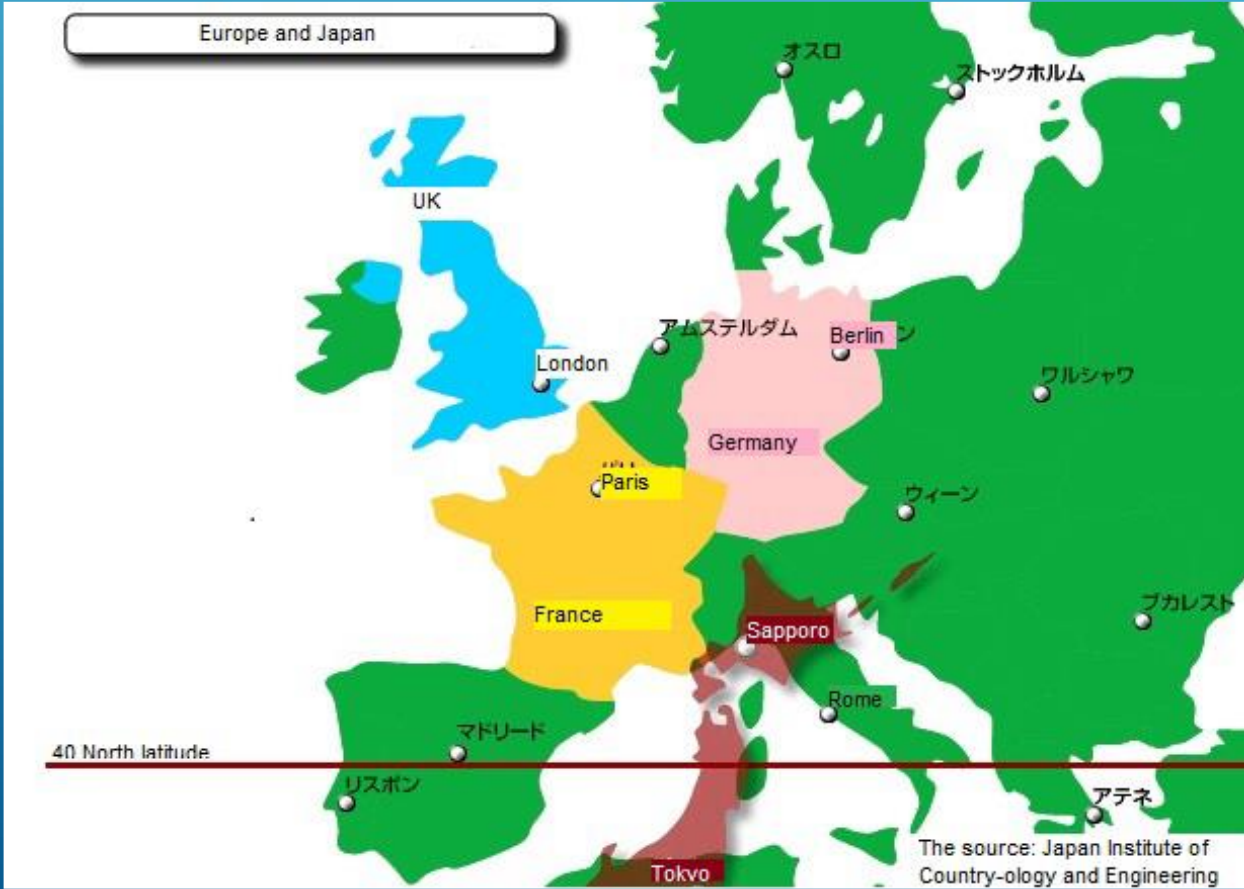

BASIC DATA of JAPAN

Basic Fact of JAPAN

Japan spans an archipelago of 6852 islands ; the five main islands are Hokkaido, Honshu, Shikoku, Kyushu, and Okinawa.

Items			units
Land Area		378	K Km2
Total Population		126.5	M persons
Population Density		334.7	Per./km
GDP		4972	M \$
Rate of GDP	Primary	1.2	%
	Secondary	26.7	%
	Tertiary	72.1	%
GDP per capita		39304	\$
Family budget	Income	5321	\$/month
	Expenditure	3003	\$/month
Life expectancy at birth		84.1	years
Total Fertility Rate		1.43	persons
University students	Female	57.7	%
	Male	51.8	%
Crime arrest rate		36	%

National Area in the World

Japan's Land area, 378 K Km² is 60th place in the world.

Comparison North America and Europe

North America	24705
U.S.A	9834
Canada	9985
Mexico	1964
Japan	378

Europe	2305		
France	552	Norway	324
Spain	506	Poland	313
Sweden	439	Italy	302
Germany	357	UK	243
Finland	337	Japan	378

Comparison Japan and World

Items	Japan		Major countries in the World						units
	Value	rank	Country	value	rank	country	value	rank	
Population	126.5	10	China	1395.4	1	U.S.A	327.4	3	Million
Population Density	334.7	25	Macau	23652	1	Singapore	8090	2	P/Km2
Forest rate	68.5	17	Suriname	98.3	1	Finland	73.1	10	%
GDP	4972	3	U.S.A	19391	1	China	13368	2	M \$
GDP per capita	39304	26	Luxembourg	105803	1	U.S.A	62869	8	\$
Life expectancy years	84.1	2	Hong Kong	84.7	1	U.S.A	78.5	39	years
Total Fertility Rate	1.43	19	Korea	1.05	1	Puerto Rico	1.1	2	person