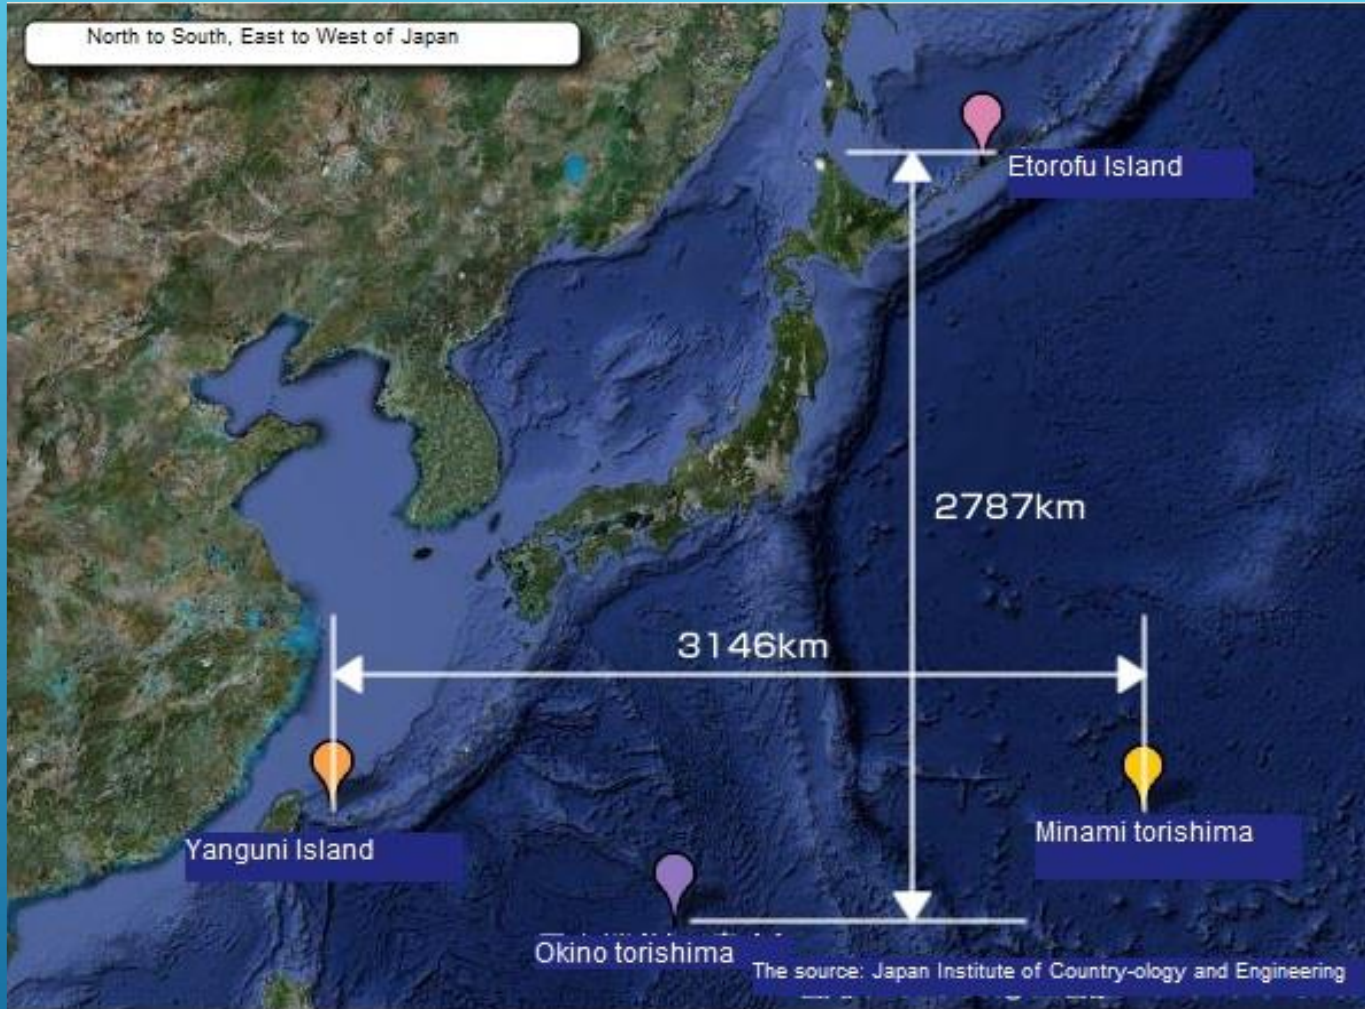

BASIC DATA of JAPAN

Basic Fact of JAPAN

Japan spans an archipelago of 6852 islands ; the five main islands are Hokkaido, Honshu, Shikoku, Kyushu, and Okinawa.

Items			units
Land Area		378	K Km2
Total Population		126.5	M persons
Population Density		334.7	Per./km
GDP		4972	M \$
Rate of GDP	Primary	1.2	%
	Secondary	26.7	%
	Tertiary	72.1	%
GDP per capita		39304	\$
Family budget	Income	5321	\$/month
	Expenditure	3003	\$/month
Life expectancy at birth		84.1	years
Total Fertility Rate		1.43	persons
University students	Female	57.7	%
	Male	51.8	%
Crime arrest rate		36	%

National Area in the World

Japan's Land area, 378 K Km² is 60th place in the world.

Comparison North America and Europe

North America	24705
U.S.A	9834
Canada	9985
Mexico	1964
Japan	378

Europe	2305		
France	552	Norway	324
Spain	506	Poland	313
Sweden	439	Italy	302
Germany	357	UK	243
Finland	337	Japan	378