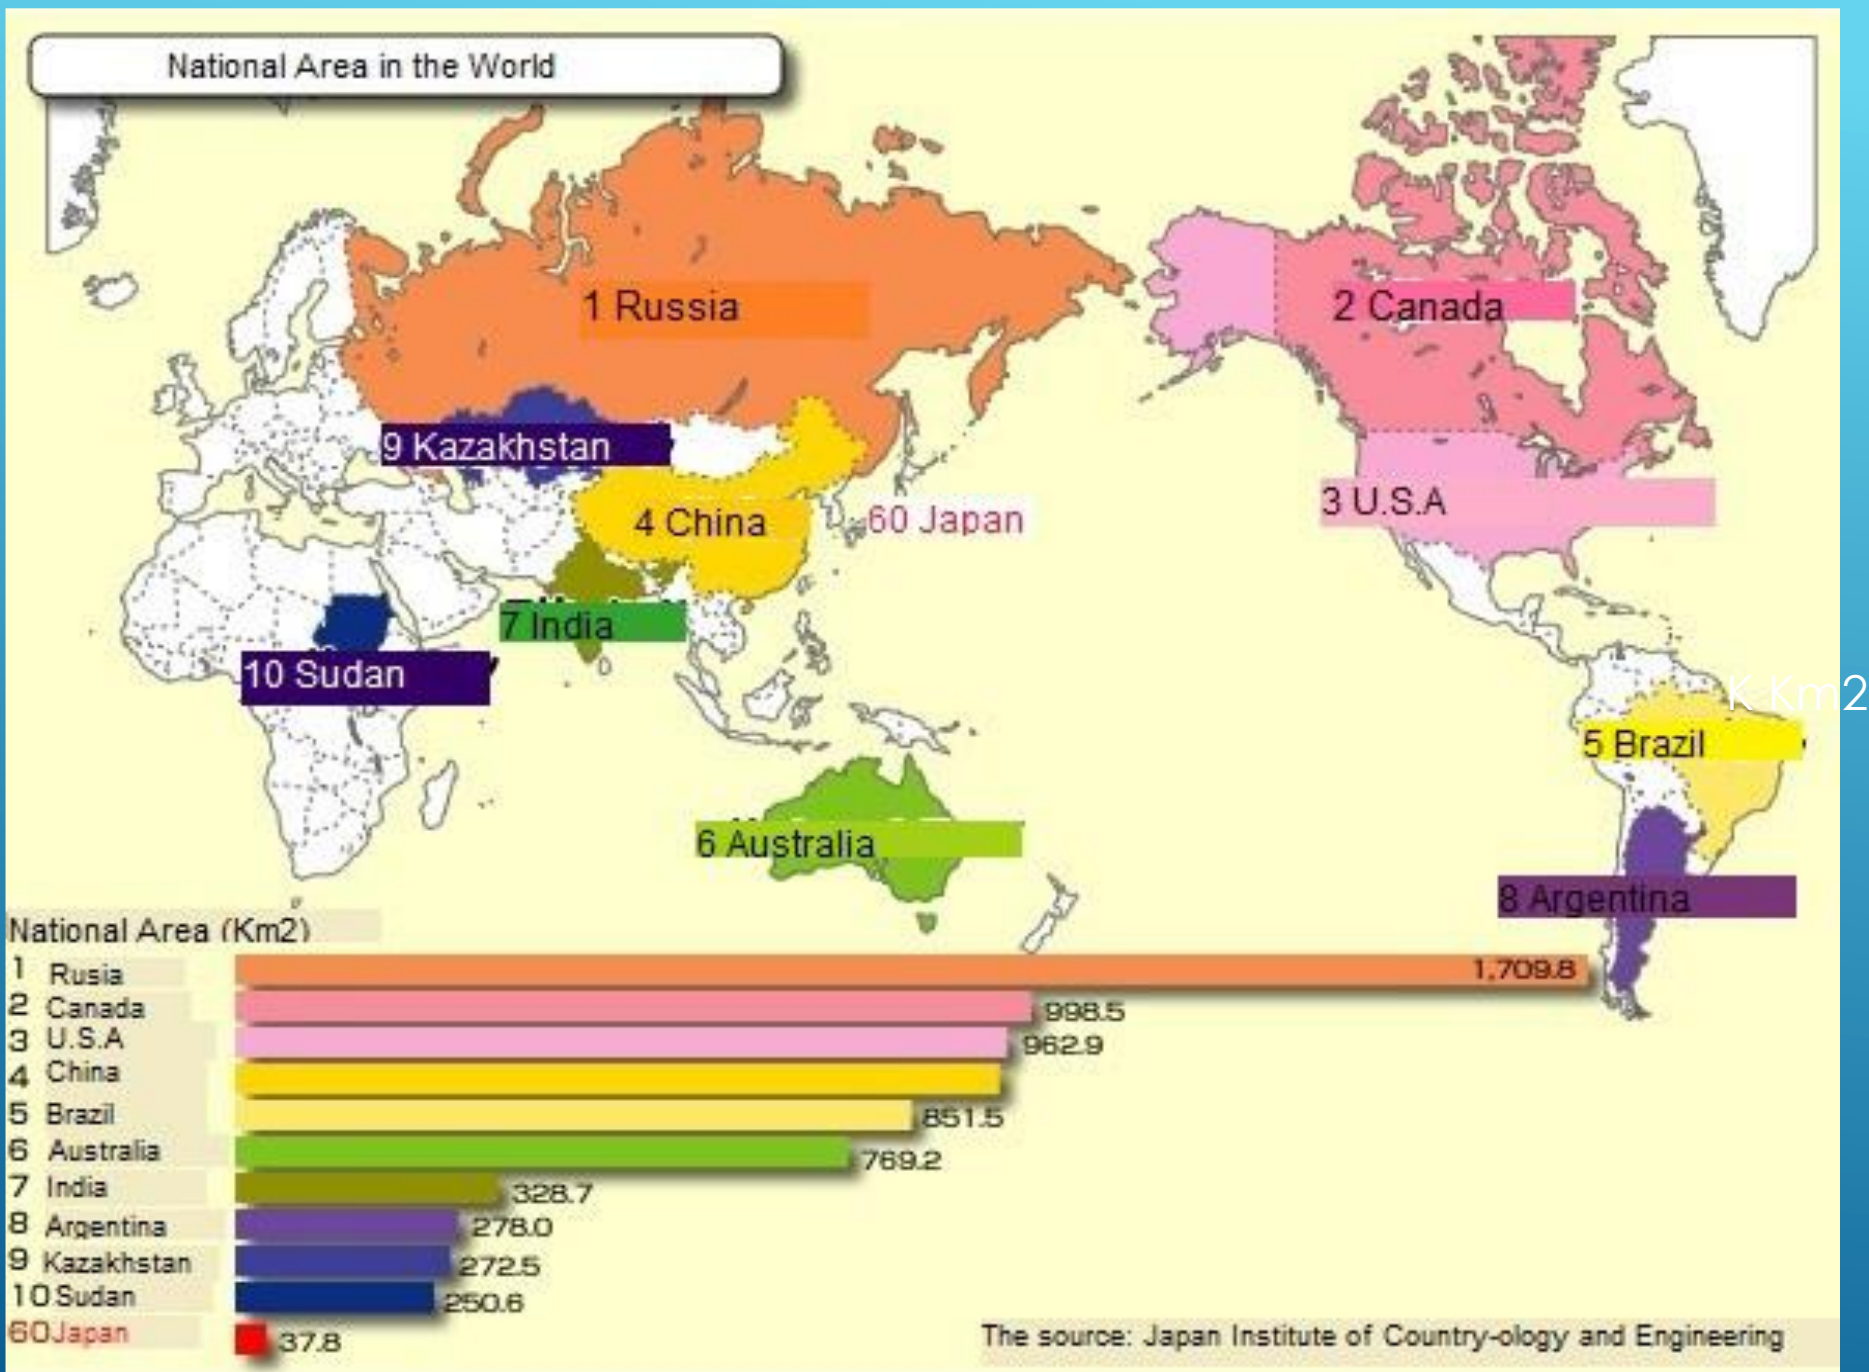

BASIC DATA of JAPAN

Basic Fact of JAPAN

Japan spans an archipelago of 6852 islands ; the five main islands are Hokkaido, Honshu, Shikoku, Kyushu, and Okinawa.

Items			units
Land Area		378	K Km2
Total Population		126.5	M persons
Population Density		334.7	Per./km
GDP		4972	M \$
Rate of GDP	Primary	1.2	%
	Secondary	26.7	%
	Tertiary	72.1	%
GDP per capita		39304	\$
Family budget	Income	5321	\$/month
	Expenditure	3003	\$/month
Life expectancy at birth		84.1	years
Total Fertility Rate		1.43	persons
University students	Female	57.7	%
	Male	51.8	%
Crime arrest rate		36	%

National Area in the World

Japan's Land area, 378 K Km² is 60th place in the world.

Comparison North America and Europe

North America	24705
U.S.A	9834
Canada	9985
Mexico	1964
Japan	378

Europe	2305		
France	552	Norway	324
Spain	506	Poland	313
Sweden	439	Italy	302
Germany	357	UK	243
Finland	337	Japan	378

Comparison Japan and World

Items	Japan		Major countries in the World						units
	Value	rank	Country	value	rank	country	value	rank	
Population	126.5	10	China	1395.4	1	U.S.A	327.4	3	Million
Population Density	334.7	25	Macau	23652	1	Singapore	8090	2	P/Km2
Forest rate	68.5	17	Suriname	98.3	1	Finland	73.1	10	%
GDP	4972	3	U.S.A	19391	1	China	13368	2	M \$
GDP per capita	39304	26	Luxembourg	105803	1	U.S.A	62869	8	\$
Life expectancy years	84.1	2	Hong Kong	84.7	1	U.S.A	78.5	39	years
Total Fertility Rate	1.43	19	Korea	1.05	1	Puerto Rico	1.1	2	person